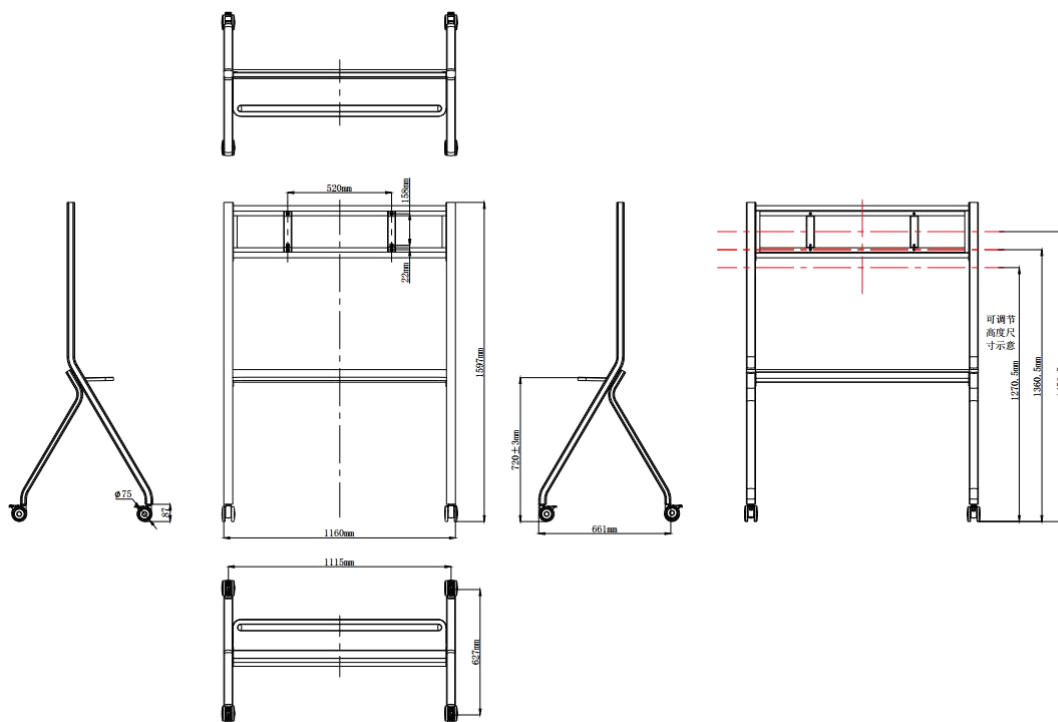

ST33 Mobile Standard Specification

Appearance

Dimensions

Physical Specifications

Dimension (L*W*H)		1160×661×1597mm
Dimension with Package (L*W*H)		1625×785×160mm
Gross Weight		18kg
Net Weight		23.5kg
Max Load		100kg
Max Load Size		Recommend No more than 86 inch
Truckle	Size	3inch
	Type (mute /Non-mute)	mute
Matching Wall Mount		WIB6540A/WIB9060C/WIB9060F/WIB9060G
Color		Gray (bracket),Black (Hanging plate & Truckle)