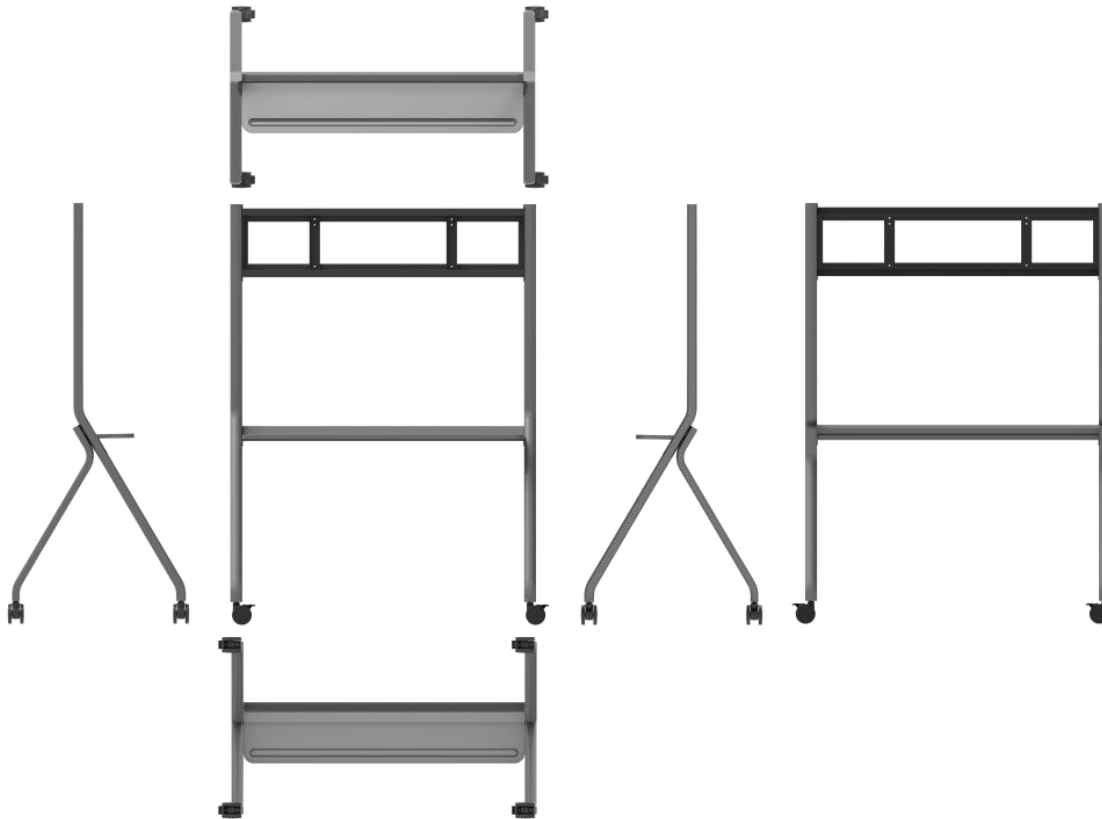

ST33 Mobile Standard Specification

Appearance

Dimensions

Physical Specifications

Dimension (L*W*H)		1160×661×1597mm
Dimension with Package (L*W*H)		1625×785×160mm
Gross Weight		18kg
Net Weight		23.5kg
Max Load		100kg
Max Load Size		Recommend No more than 86 inch
Truckle	Size	3inch
	Type (mute /Non-mute)	mute
Matching Wall Mount		WIB6540A/WIB9060C/WIB9060F/WIB9060G
Color		Gray (bracket),Black (Hanging plate & Truckle)